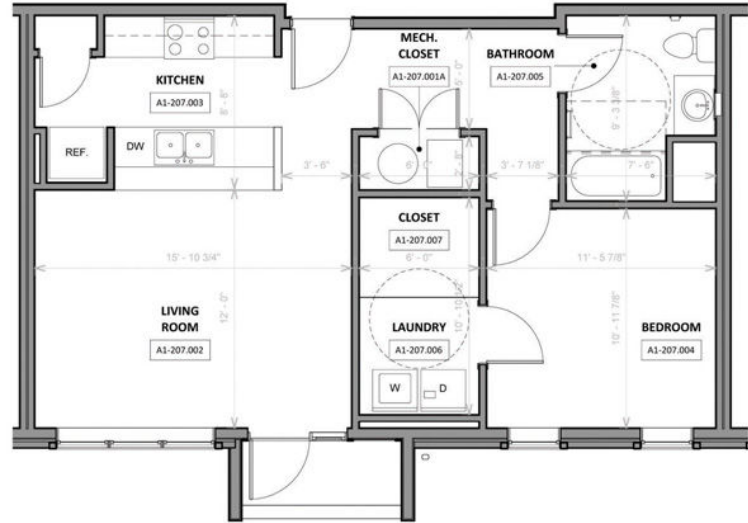

THE POINT ON FALL CREEK

ONE BEDROOM

1 BEDROOM
645 SQ. FT.

THEPOINTONFALLCREEK.COM

2720 ANNA LANE
INDIANAPOLIS, IN 46205

OFFICE HOURS - MON, WED, FRI 10AM TO 5PM

PLEASE NOTE THAT RENTAL RATES, AVAILABILITY, DEPOSITS AND SPECIALS ARE SUBJECT TO CHANGE WITHOUT NOTICE AND ARE BASED ON AVAILABILITY. LEASE TERMS VARY AND MINIMUM LEASE TERMS AND OCCUPANCY GUIDELINES MAY APPLY. CONTACT LEASING OFFICE FOR DETAILS.