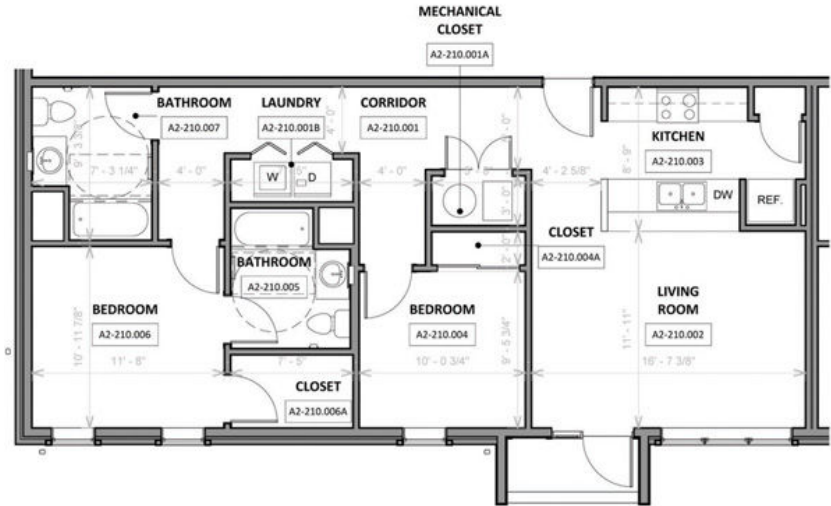

THE POINT ON FALL CREEK

TWO BEDROOM

2 BEDROOM
970 SQ. FT.

THEPOINTONFALLCREEK.COM

2720 ANNA LANE
INDIANAPOLIS, IN 46205

OFFICE HOURS - MON, WED, FRI 10AM TO 5PM

PLEASE NOTE THAT RENTAL RATES, AVAILABILITY, DEPOSITS AND SPECIALS ARE SUBJECT TO CHANGE WITHOUT NOTICE AND ARE BASED ON AVAILABILITY. LEASE TERMS VARY AND MINIMUM LEASE TERMS AND OCCUPANCY GUIDELINES MAY APPLY. CONTACT LEASING OFFICE FOR DETAILS.